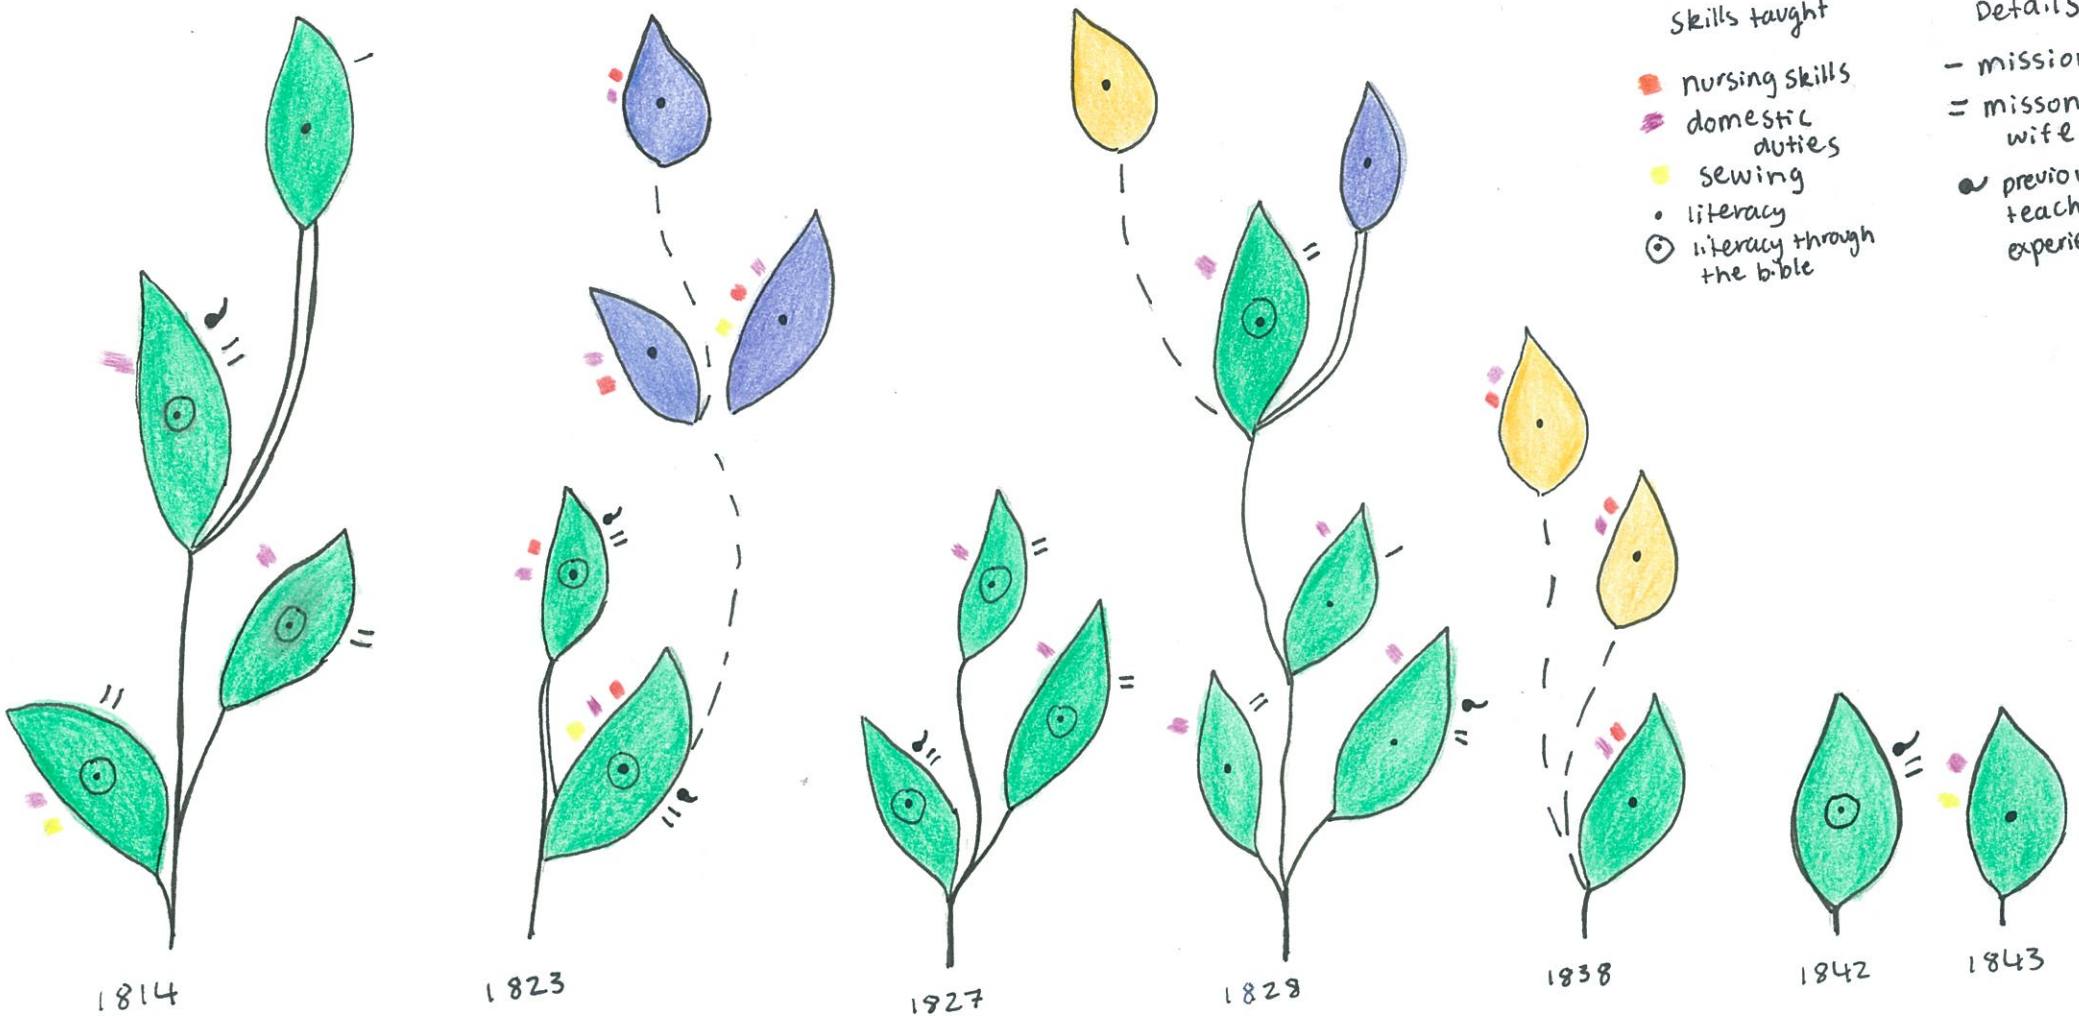

# Female teachers for Māori wahine and Kōtiro in early 19<sup>th</sup> Century New Zealand

## Key

- Skills taught
- Red square: nursing skills
  - Pink square: domestic duties
  - Yellow square: sewing
  - Black dot: literacy
  - Circle with dot: literacy through the bible
- Details
- missionary
  - = missionary wife
  - previous teaching experience